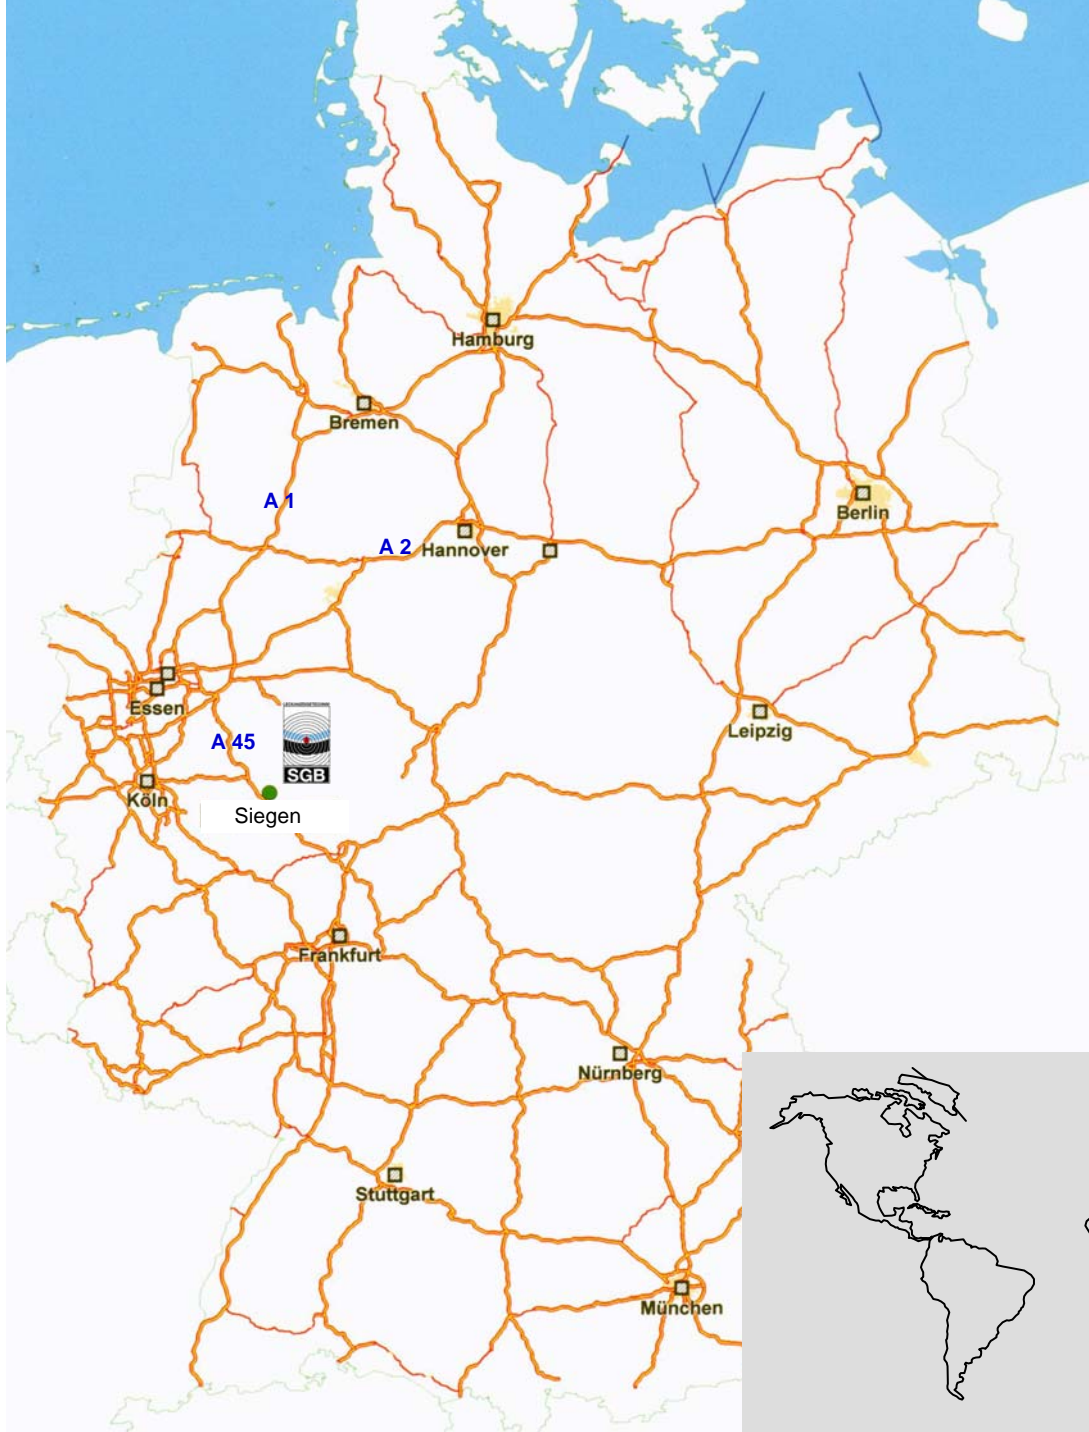

[contact](#)

[> How to find us](#)

[>> Germany](#)

[>>> Siegen](#)

A pleasant trip
and a
successful visit
wishes

Germany

contact

> How to find us

>> Germany

>> Siegen

Travelling by car from Frankfurt:
take freeway A 5 - Kassel
take freeway A 45 - Dortmund
1 Exit 21: Siegen - Netphen
2 Direction: Siegen - Netphen
....

Travelling by car from Cologne:
take freeway A 44 - Olpe
take freeway A 45 - Frankfurt
1 Exit 21: Siegen - Netphen
2 Direction: Siegen - Netphen
...

... travelling by car:
3 Exit: Weidenau / Universität
4 Exit: Weidenau Industriestraße
5 at lights turn right into
„Siegstraße“
6 take the third street left into
„Stockweg“
7 take the first street left into
„Hofstraße“