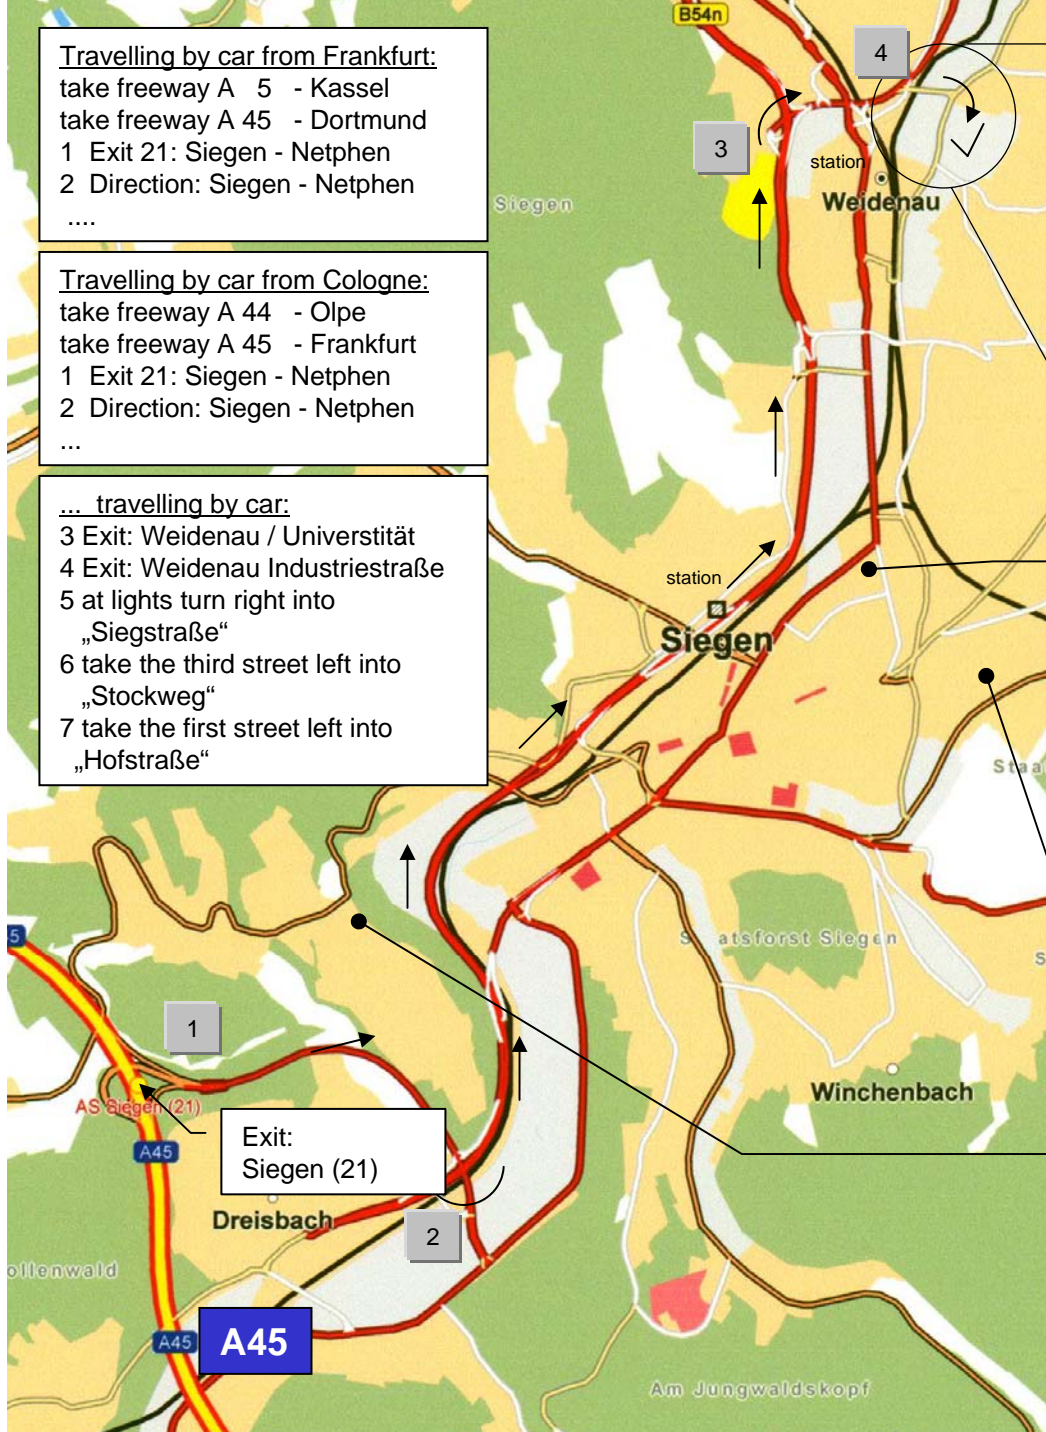

[contact](#)

[> How to find us](#)

[>> Germany](#)

[>>> Siegen](#)

A pleasant trip
and a
successful visit
wishes

Germany

contact

> How to find us

>> Germany

>> Siegen

Travelling by car from Frankfurt:
take freeway A 5 - Kassel
take freeway A 45 - Dortmund
1 Exit 21: Siegen - Netphen
2 Direction: Siegen - Netphen
....

Travelling by car from Cologne:
take freeway A 44 - Olpe
take freeway A 45 - Frankfurt
1 Exit 21: Siegen - Netphen
2 Direction: Siegen - Netphen
...

... travelling by car:
3 Exit: Weidenau / Universität
4 Exit: Weidenau Industriestraße
5 at lights turn right into
„Siegstraße“
6 take the third street left into
„Stockweg“
7 take the first street left into
„Hofstraße“